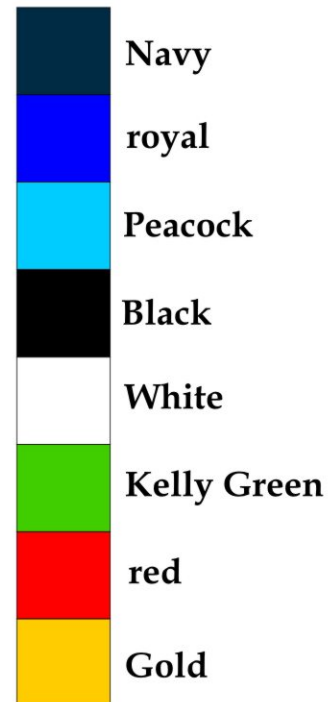

Deepseed

Color Chart

Bull Denim

Cotton Canvas

Grips Nylon Tape Piping

Spandex

Cordura