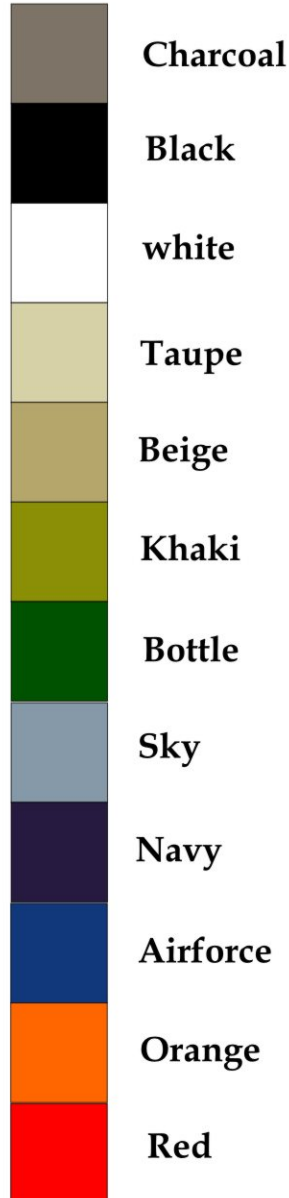

Deepseed

Color Chart

Bull Denim

Cotton Canvas

Grips Nylon Tape Piping

Spandex

Cordura