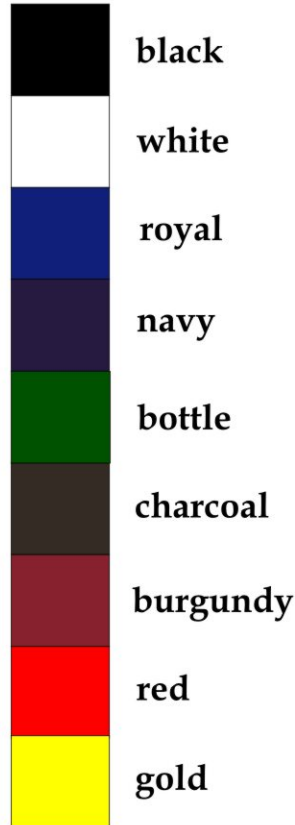

Deepseed

Color Chart

Bull Denim

Cotton Canvas

Grips Nylon Tape Piping

Spandex

Cordura