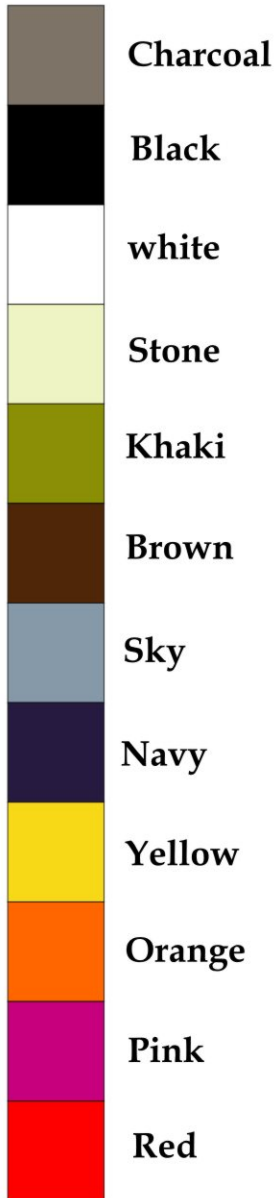

Deepseed

Color Chart

Bull Denim

Cotton Canvas

Grips Nylon Tape Piping

Spandex

Cordura